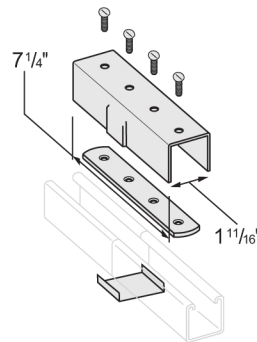

MISC. HARDWARE

RACEWAY ENDCAP FOR 1-5/8" CHANNEL

PART #	K.O.	CTN. QTY.	WGT./100
4895	1/2"	50	21
4896	3/4"	50	21

INTERNAL U JOINER FOR 1-5/8" CHANNEL

4897

50/CTN
50 LBS/100

RACEWAY SPLICE PLATE FOR 13/16" CHANNEL

4898

25/CTN
85 LBS/100

RACEWAY SPLICE PLATE FOR 1-5/8" CHANNEL

4899

25/CTN
134 LBS/100

RACEWAY SPLICE PLATE FOR 3-1/4" CHANNEL

4900

10/CTN
155 LBS/100

DBL. CLEVIS HANGER FOR 13/16" & 1" CHANNEL

4901

25/CTN
34 LBS/100

DBL. CLEVIS HANGER FOR 1-5/8" CHANNEL

4902

25/CTN
40 LBS/100

STANDARD FINISH - EG

1.13