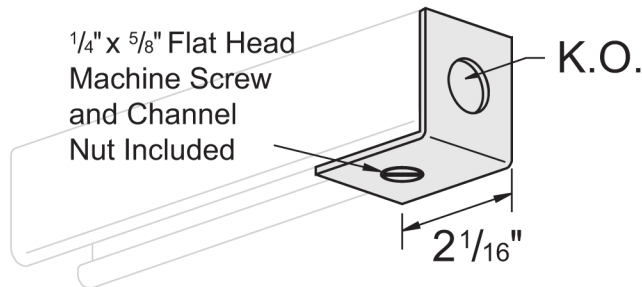

MISC. HARDWARE

RACEWAY ENDCAP FOR 1-5/8" CHANNEL

PART #	K.O.	CTN. QTY.	WGT./100
4895	1/2"	50	21
4896	3/4"	50	21

INTERNAL U JOINER FOR 1-5/8" CHANNEL

4897

50/CTN
50 LBS/100

RACEWAY SPLICE PLATE FOR 13/16" CHANNEL

4898

25/CTN
85 LBS/100

RACEWAY SPLICE PLATE FOR 1-5/8" CHANNEL

4899

25/CTN
134 LBS/100

RACEWAY SPLICE PLATE FOR 3-1/4" CHANNEL

4900

10/CTN
155 LBS/100

DBL. CLEVIS HANGER FOR 13/16" & 1" CHANNEL

4901

25/CTN
34 LBS/100

DBL. CLEVIS HANGER FOR 1-5/8" CHANNEL

4902

25/CTN
40 LBS/100

STANDARD FINISH - EG

1.13