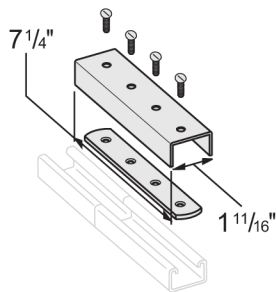

MISC. HARDWARE

RACEWAY ENDCAP FOR 1-5/8" CHANNEL

PART #	K.O.	CTN. QTY.	WGT./100
4895	1/2"	50	21
4896	3/4"	50	21

INTERNAL U JOINER FOR 1-5/8" CHANNEL

4897

50/CTN
50 LBS/100

RACEWAY SPLICE PLATE FOR 13/16" CHANNEL

4898

25/CTN
85 LBS/100

RACEWAY SPLICE PLATE FOR 1-5/8" CHANNEL

4899

25/CTN
134 LBS/100

RACEWAY SPLICE PLATE FOR 3-1/4" CHANNEL

4900

10/CTN
155 LBS/100

DBL. CLEVIS HANGER FOR 13/16" & 1" CHANNEL

4901

25/CTN
34 LBS/100

DBL. CLEVIS HANGER FOR 1-5/8" CHANNEL

4902

25/CTN
40 LBS/100

STANDARD FINISH - EG

1.13