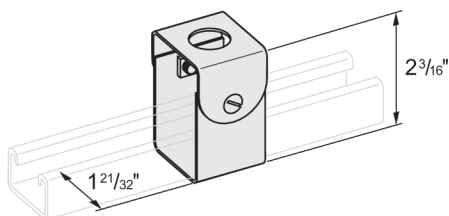

4898

25/CTN
85 LBS/100

RACEWAY SPLICE PLATE FOR 1-5/8" CHANNEL

4899

25/CTN
134 LBS/100

RACEWAY SPLICE PLATE FOR 3-1/4" CHANNEL

4900

10/CTN
155 LBS/100

DBL. CLEVIS HANGER FOR 13/16" & 1" CHANNEL

4901

25/CTN
34 LBS/100

DBL. CLEVIS HANGER FOR 1-5/8" CHANNEL

4902

25/CTN
40 LBS/100

STANDARD FINISH - EG

1.13