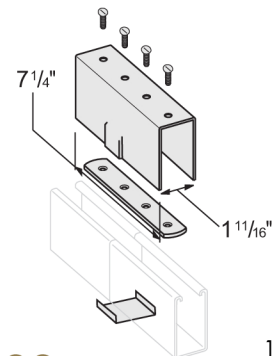

MISC. HARDWARE

RACEWAY ENDCAP FOR 1-5/8" CHANNEL

PART #	K.O.	CTN. QTY.	WGT./100
4895	1/2"	50	21
4896	3/4"	50	21

INTERNAL U JOINER FOR 1-5/8" CHANNEL

4897

50/CTN
50 LBS/100

RACEWAY SPLICE PLATE FOR 13/16" CHANNEL

4898

25/CTN
85 LBS/100

RACEWAY SPLICE PLATE FOR 1-5/8" CHANNEL

4899

25/CTN
134 LBS/100

RACEWAY SPLICE PLATE FOR 3-1/4" CHANNEL

4900

10/CTN
155 LBS/100

DBL. CLEVIS HANGER FOR 13/16" & 1" CHANNEL

4901

25/CTN
34 LBS/100

DBL. CLEVIS HANGER FOR 1-5/8" CHANNEL

4902

25/CTN
40 LBS/100

STANDARD FINISH - EG

1.13