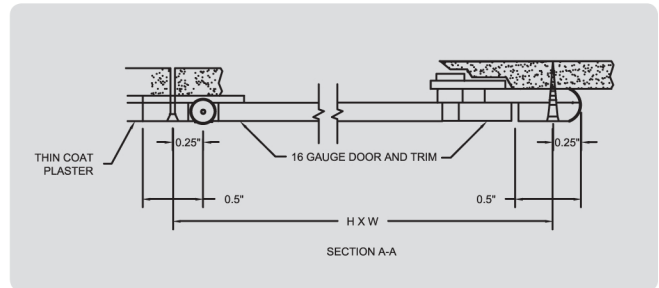

DOOR SIZE (H X W)	NUMBER OF LATCHES	SHIPPING WEIGHT (LBS)
8" x 8"	1	1.8 lbs
12" x 12"	1	4.2 lbs
16" x 16"	2	7 lbs
24" x 24"	5	13.7 lbs