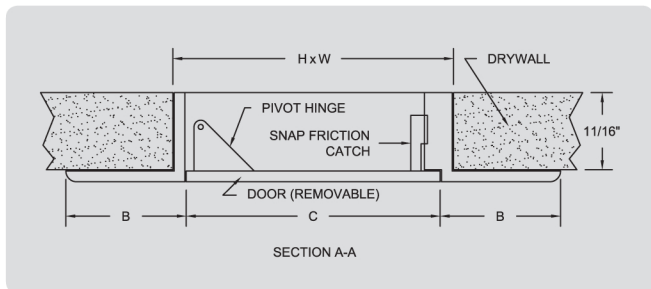

## HA Plastic Access Door with Removable-Hinged Door

The Handi-Access plastic door is suitable for all surfaces and can be installed easily by applying glue or caulking adhesive to the back of the frame and pressing into place.

<b>MATERIAL</b>	1/8" high impact styrene plastic
<b>HINGE TYPE</b>	Pivot hinge (enables door panel to be hinged and removable)
<b>LATCH TYPE</b>	Snap friction catch (no special tools required)
<b>FINISH</b>	White lightly textured exposed surface for easy painting or wallpapering